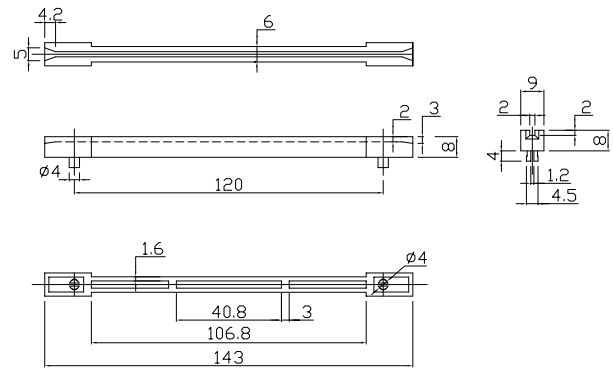

# BR-83GR

No	Component Part	Material	Remark	Plated
1	Frame	A.B.S.	UL94V-0	Ivory

# BR-115GR

No	Component Part	Material	Remark	Plated
1	Frame	A.B.S.	UL94V-0	Ivory

# BR-120GR

No	Component Part	Material	Remark	Plated
1	Frame	A.B.S.	UL94V-0	Ivory

# BR-152GR

No	Component Part	Material	Remark	Plated
1	Frame	A.B.S.	UL94V-0	Ivory

Guide Rail