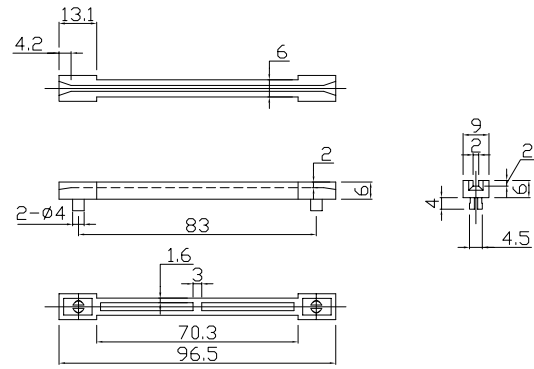

# BR-83GR

No	Component Part	Material	Remark	Plated
1	Frame	A.B.S.	UL94V-0	Ivory

# BR-115GR

No	Component Part	Material	Remark	Plated
1	Frame	A.B.S.	UL94V-0	Ivory

# BR-120GR

No	Component Part	Material	Remark	Plated
1	Frame	A.B.S.	UL94V-0	Ivory

# BR-152GR

No	Component Part	Material	Remark	Plated
1	Frame	A.B.S.	UL94V-0	Ivory

Guide Rail