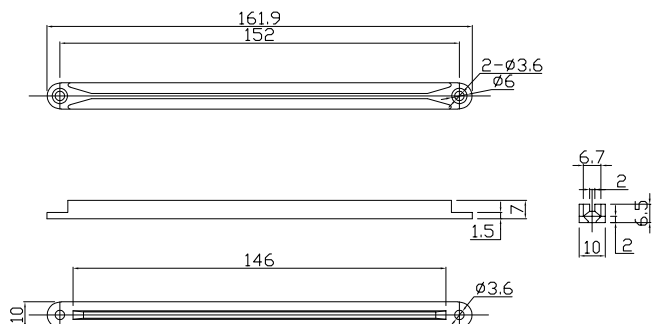

BR-152GR

No	Component Part	Material	Remark	Plated
1	Frame	A.B.S.	UL94V-0	Ivory

Guide Rail