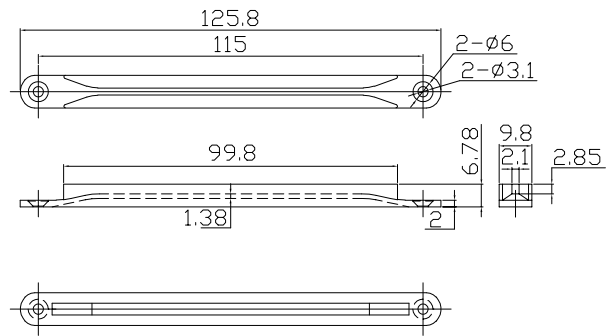

# BR-83GR

No	Component Part	Material	Remark	Plated
1	Frame	A.B.S.	UL94V-0	Ivory

# BR-115GR

No	Component Part	Material	Remark	Plated
1	Frame	A.B.S.	UL94V-0	Ivory

# BR-120GR

No	Component Part	Material	Remark	Plated
1	Frame	A.B.S.	UL94V-0	Ivory

# BR-152GR

No	Component Part	Material	Remark	Plated
1	Frame	A.B.S.	UL94V-0	Ivory

Guide Rail